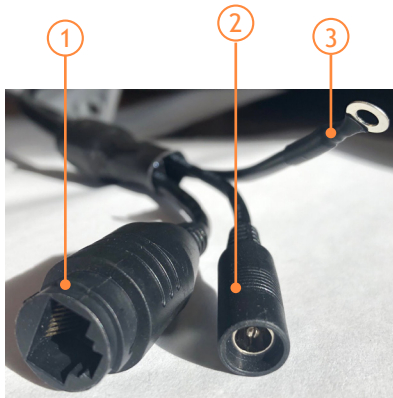

OPERATING CONTROLS