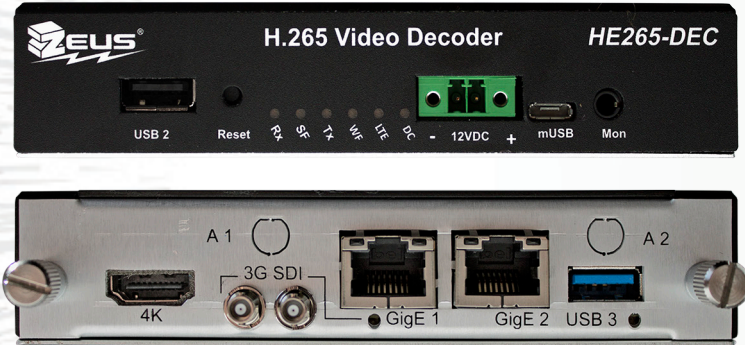

HE265-DEC

4K Ultra HD Video Decoder

4K DECODING

H.265
H.264

VIDEO COMPRESSION

COMPACT DESIGN

EASY-TO-USE CONTROLS

VIDEO DECODING

Interfaces	1x 4K HDMI Output 2x GigE 2 x 3G-SDI Output
Supported Resolutions	HD resolutions up to 2160p30 (4K UHD), 1080p30, 1080p/i at 60fps and 720p60
Video Codecs	MPEG-2, H.265 & H.264
Input Formats	UDP/TSRTP, SRT, RTMP, HLS, Zixi, RTSP Client
Output Formats	UDP, RTP, SRT, RTMP Client, Zixi
Video Frame Rates (HD)	25p, 29.97p, 30p, 50p, 59.94p and 60p @ 720p 24p, 25p, 29.97p, 30p, 50p, 59.94p and 60p @ 1080p 50i, 59.94i and 60i @ 1080i
Video Frame Rates (UHD)	23.98p, 24p, 25p, 29.97p and 30p @ 2160p
Closed Captions	EIA708, DUP EN on screen display 300743

AUDIO DECODING

Audio Codecs MPEGIL2, AAC-LC, Dolby Digital Passthrough

SPECIFICATIONS

Dimensions	145 x 130 x 34 mm (4.08 x 10 x .625in)
Weight	608 g (1.34 lb)

OTHER

Additional Interfaces	1x USB 2.0, 1x USB 3.0
Software Control	HTTP-Based GUI: Configuration and Software Update MUSB: Configuration