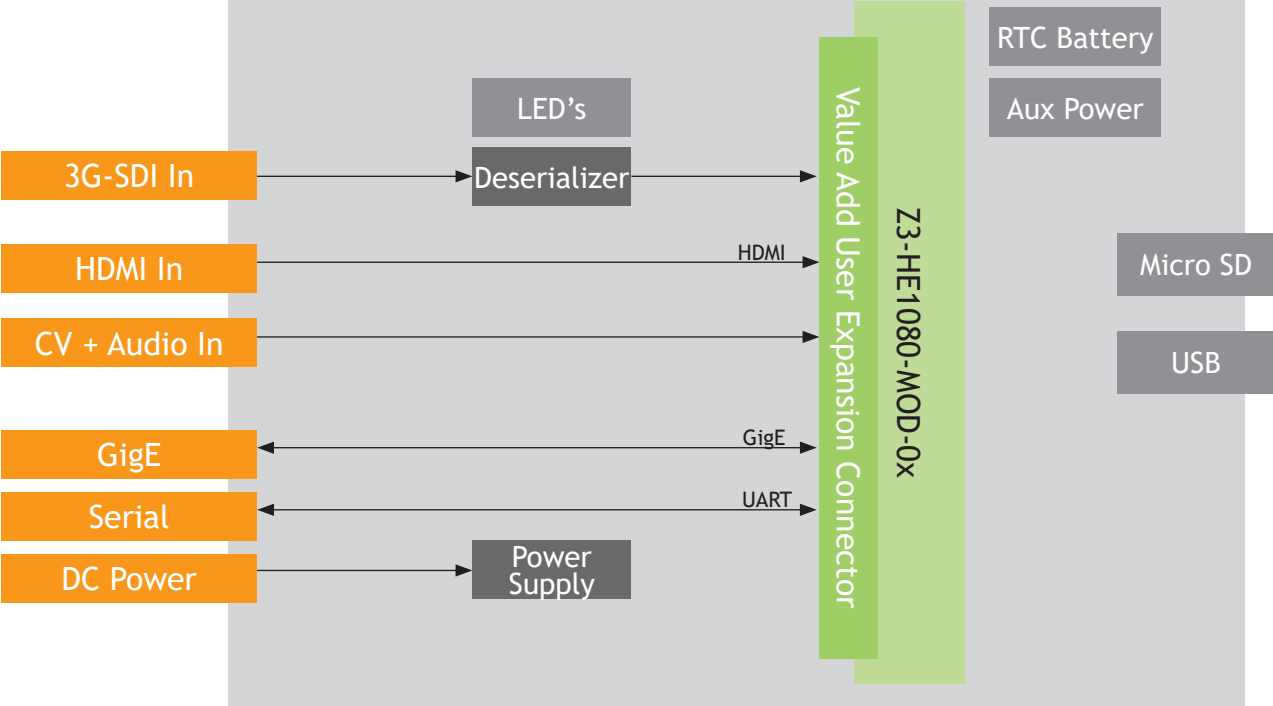

Z3-HE1080-APP-0x

LED's

Deserializers

Value Add User Expansion Connector

Z3-HE1080-MOD-0x

RTC Battery

Aux Power

Micro SD

USB

Power Supply

3G-SDI In

HDMI In

CV + Audio In

GigE

Serial

DC Power

HDMI

GigE

UART

LED's

Deserializers

Value Add User Expansion Connector

Z3-HE1080-MOD-0x

RTC Battery