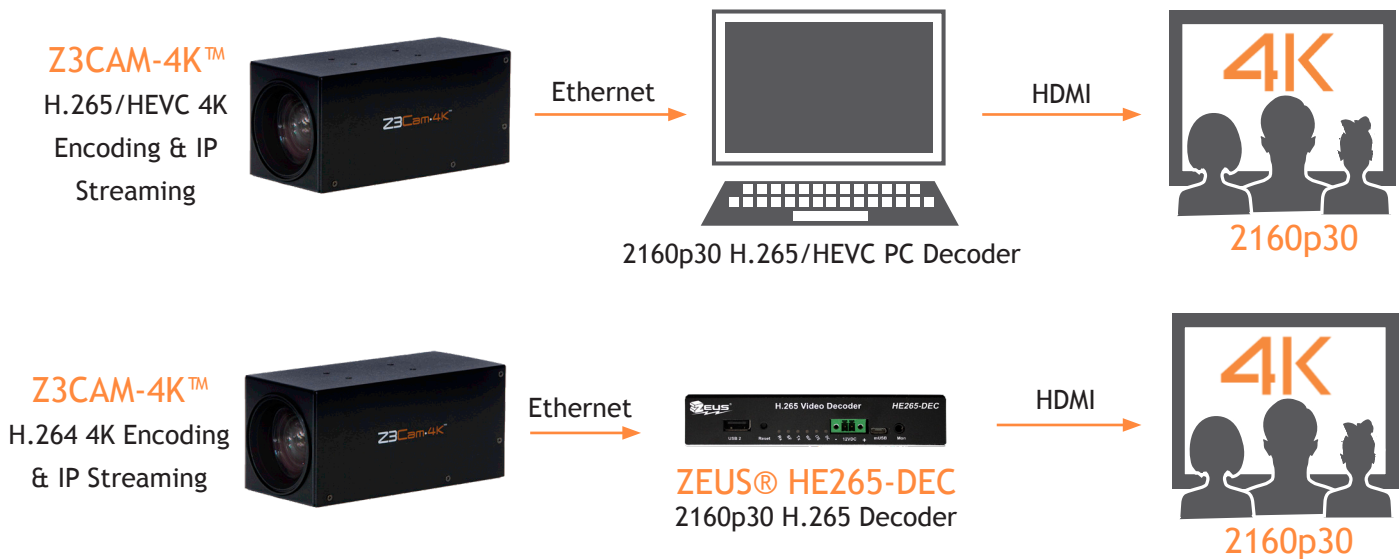

Specifications

Interfaces	Gigabit Ethernet, USB 2.0, Audio Input and Composite Output	
Power	PoE or 12V DC	
Power Consumption	7.5W typical while encoding H.265/HEVC video	
Temperature & Humidity	Operating: -5 to 50 °C at 20-80% Relative Humidity	Storage: -10 to 60 °C at 20-80% Relative Humidity
Mount	1/4 20 UNC tripod screw hole on bottom of unit	
Dimensions (L x W x H)	144 x 64 x 66 mm (5.6 x 2.5 x 2.6 in)	
Weight	818 g (1.8 lb)	
Package Contents	Z3Cam-4K camera and 12V Power Supply	
Additional Components	Add a wifi USB dongle for wireless connectivity**	

4K IP STREAMING

OPERATING CONTROLS