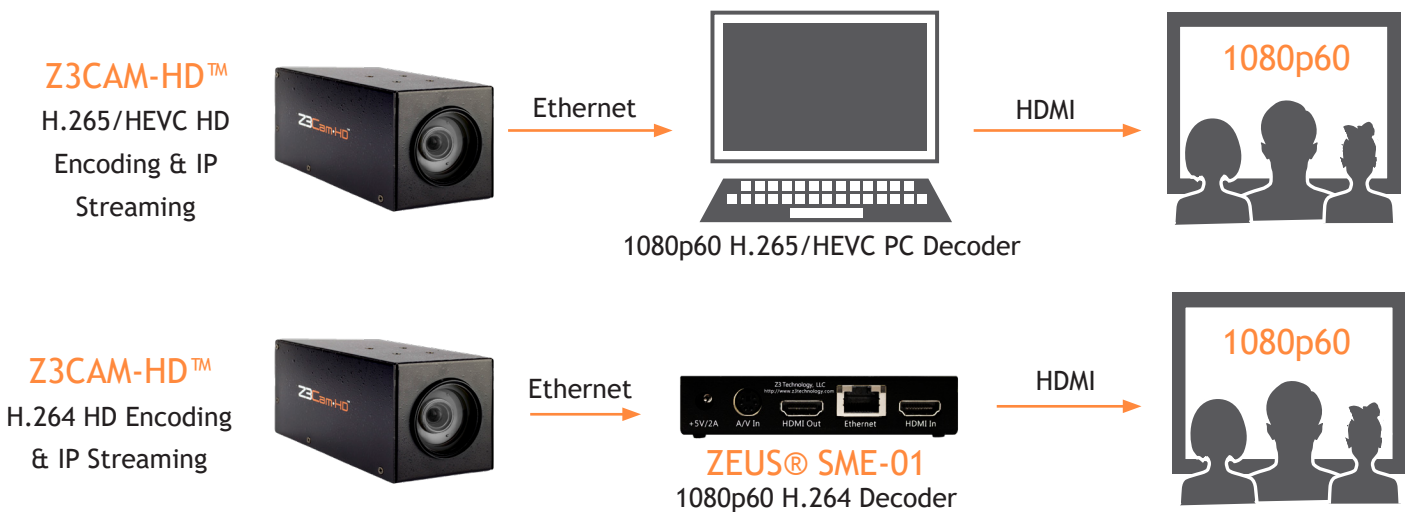

Specifications

Interfaces	Gigabit Ethernet, USB 2.0, Micro-HDMI Passthrough, Audio Input and Composite Output
Supported Resolutions	60, 59.94, 50, 30, 29.97, 25 @1080p and 720p
Power	PoE or 12V DC
Power Consumption	7.5W typical while encoding H.265/HEVC video
Mount	1/4 20 UNC tripod screw hole on bottom of unit
Dimensions (L x W x H)	128 x 62 x 62 mm (5.0 x 2.4 x 2.4 in)
Weight	650 g (1.4 lbs)
Package Contents	Z3Cam-HD camera and 12V Power Supply
Additional Components	Add a wifi USB dongle for wireless connectivity**

HD IP STREAMING