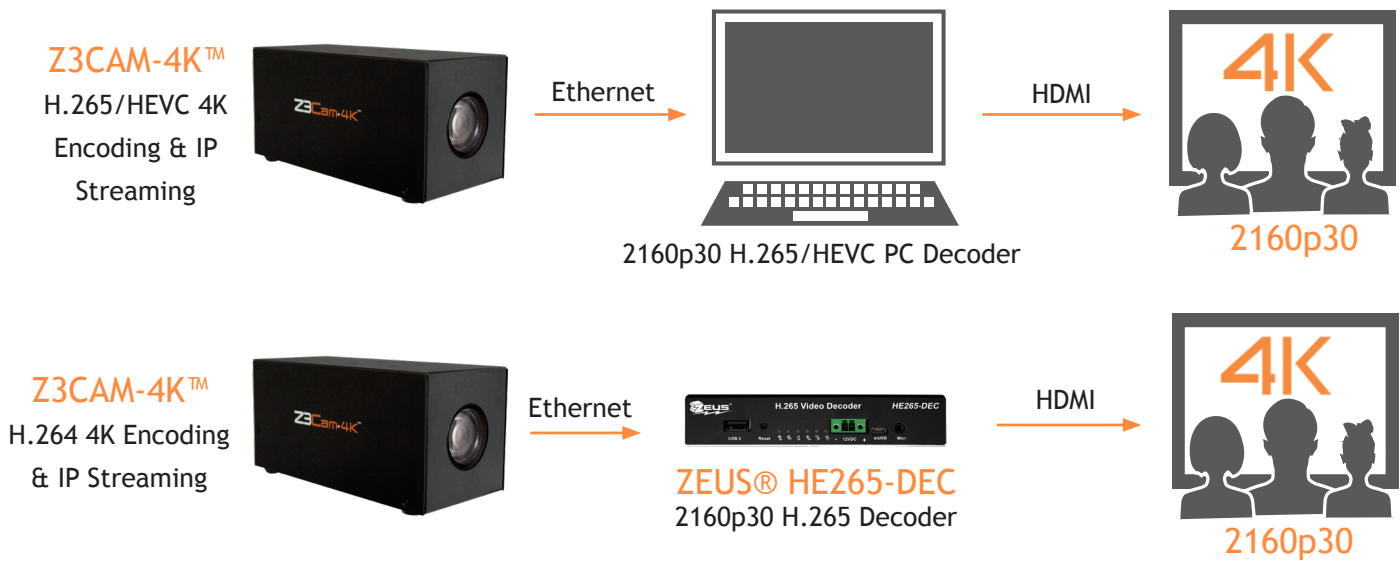

Specifications

Interfaces	Gigabit Ethernet, USB 2.0, Audio Input and Composite Output	
Power	PoE or 12V DC	
Power Consumption	7.5W typical while encoding H.265/HEVC video	
Temperature & Humidity	Operating: -5 to 50 °C at 20-80% Relative Humidity	Storage: -10 to 60 °C at 20-80% Relative Humidity
Mount	1/4 20 UNC tripod screw hole on bottom of unit	
Dimensions (L x W x H)	130 x 61 x 62 mm (5.1 x 2.4 x 2.4 in)	
Weight	682 g (1.5 lb)	
Package Contents	Z3Cam-4K camera and 12V Power Supply	
Additional Components	Add a wifi USB dongle for wireless connectivity**	

4K IP STREAMING

OPERATING CONTROLS