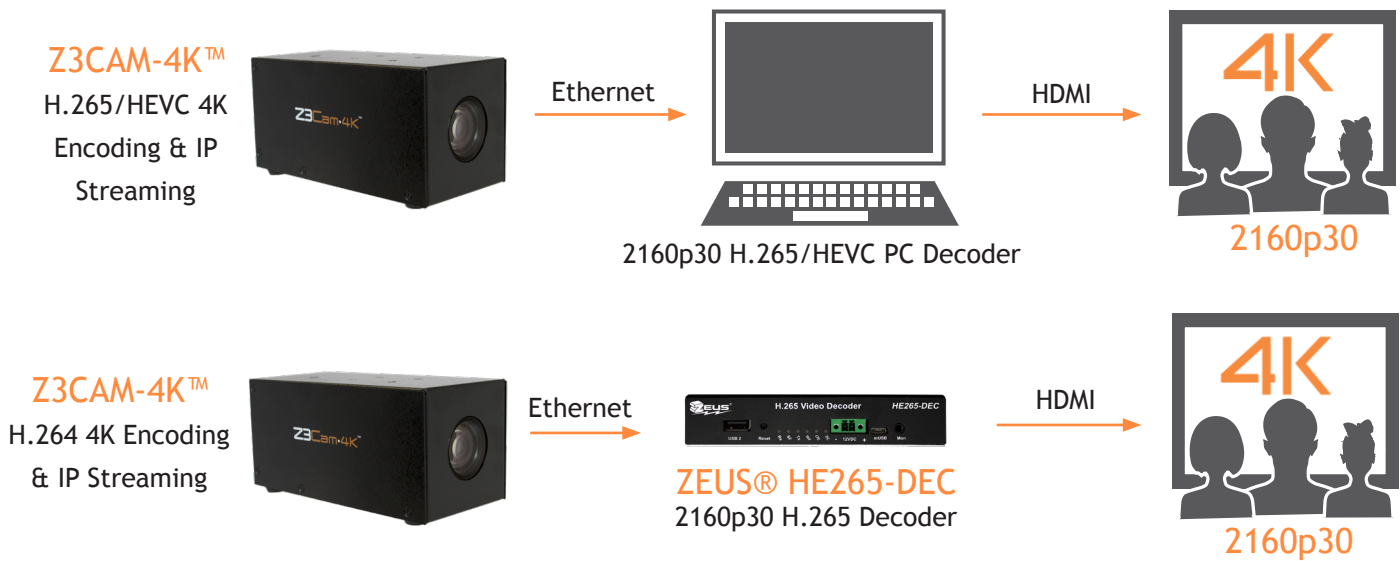

Specifications

Interfaces	Gigabit Ethernet, USB 2.0, Audio Input, Composite Output, MMCX Composite Input*, and RS-485 Input	
Power	PoE or 12V DC	
Power Consumption	7.5W typical while encoding H.265/HEVC video	
Temperature & Humidity	<i>Operating:</i> -5 to 50 °C at 20-80% Relative Humidity	<i>Storage:</i> -10 to 60 °C at 20-80% Relative Humidity
Mount	1/4 20 UNC tripod screw hole on bottom of unit	
Dimensions (L x W x H)	130 x 63 x 63 mm (5.1 x 2.5 x 2.5 in)	
Weight	699 g (1.5 lb)	
Package Contents	Z3Cam-4K camera and 12V Power Supply	
Additional Components	Add a wifi USB dongle for wireless connectivity**	

4K IP STREAMING