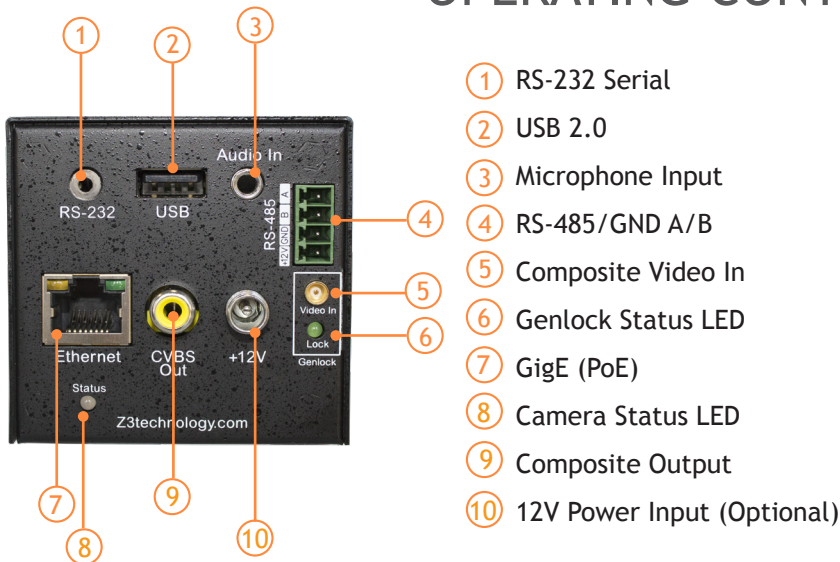

OPERATING CONTROLS