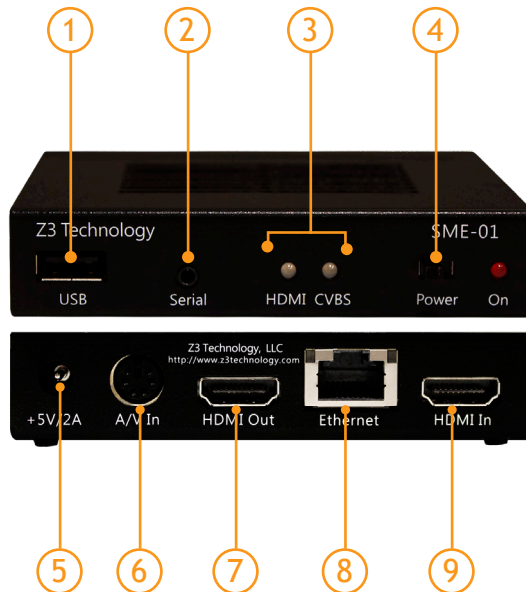

AUDIO DECODING

Audio Codecs	AAC-LC ADTS and AAC-HE ADTS
Audio Bitrate	12 to 384 kbps

OTHER

Network Management	Device IP, Subnet Mask, Gateway
Additional Interfaces	USB 2.0 and RS-232 Serial
Software Control	HTTP-Based GUI: Configuration and Software Update RS-232: Configuration
Power	5V External Power Supply Low Power Consumption, 5W Typical
Temperature and Humidity	Operating: 0 to 60 degrees C at 15-80% Relative Humidity, non-condensing Storage: -10 to 75 degrees C at 15-80% Relative Humidity, non-condensing

IP VIDEO STREAMING WITH THE Z3-SME-01

The ZEUS Z3-SME-01 offers the ideal solution for streaming your live event. The diagram below demonstrates the Z3-SME-01 encoding 1080p60 video from HDMI and sending it out over Ethernet via RTMP to a CDN or Web Server, such as Wowza Streaming Engine™, or social network, including YouTube Live, where it is distributed for viewing on mobile, tablet and desktop devices.

OPERATING CONTROLS

- ① USB 2.0
- ② RS-232 Serial Port
- ③ Status LEDs
- ④ Power Switch
- ⑤ 5V 2A Power
- ⑥ Composite Input
- ⑦ HDMI Output
- ⑧ Ethernet
- ⑨ HDMI Input

*Contact Z³ Technology for Customized Product Options