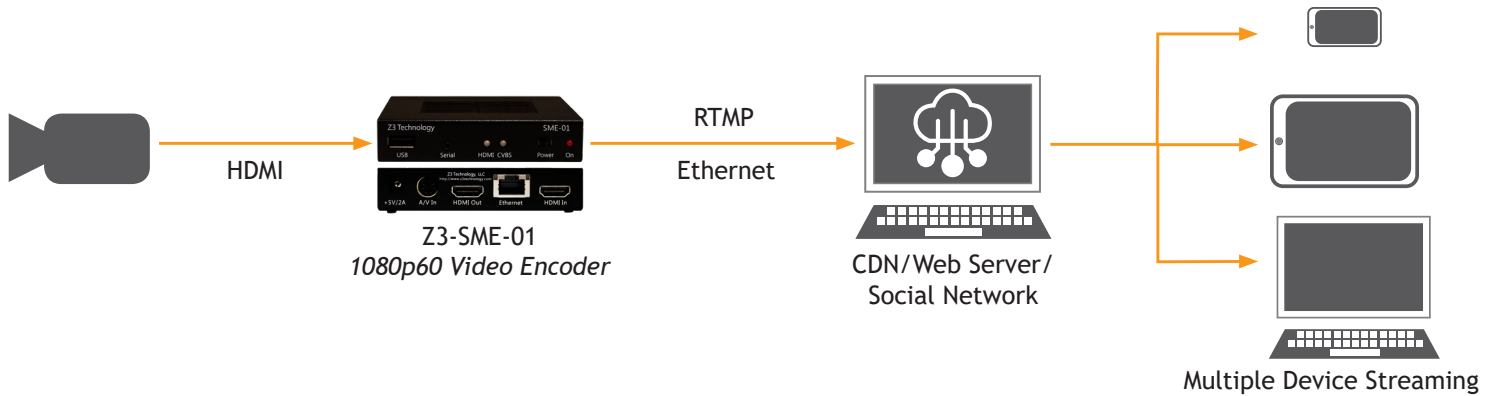

AUDIO DECODING

Audio Codecs	AAC-LC ADTS and AAC-HE ADTS
Audio Bitrate	12 to 384 kbps

OTHER

Network Management	Device IP, Subnet Mask, Gateway
Additional Interfaces	USB 2.0 and RS-232 Serial
Software Control	HTTP-Based GUI: Configuration and Software Update RS-232: Configuration
Power	5V External Power Supply Low Power Consumption, 5W Typical
Temperature and Humidity	Operating: 0 to 60 degrees C at 15-80% Relative Humidity, non-condensing Storage: -10 to 75 degrees C at 15-80% Relative Humidity, non-condensing

IP VIDEO STREAMING WITH THE Z3-SME-01

The ZEUS Z3-SME-01 offers the ideal solution for streaming your live event. The diagram below demonstrates the Z3-SME-01 encoding 1080p60 video from HDMI and sending it out over Ethernet via RTMP to a CDN or Web Server, such as Wowza Streaming Engine™, or social network, including YouTube Live, where it is distributed for viewing on mobile, tablet and desktop devices.

OPERATING CONTROLS

- ① USB 2.0
- ② RS-232 Serial Port
- ③ Status LEDs
- ④ Power Switch
- ⑤ 5V 2A Power
- ⑥ Composite Input
- ⑦ HDMI Output
- ⑧ Ethernet
- ⑨ HDMI Input

*Contact Z³ Technology for Customized Product Options