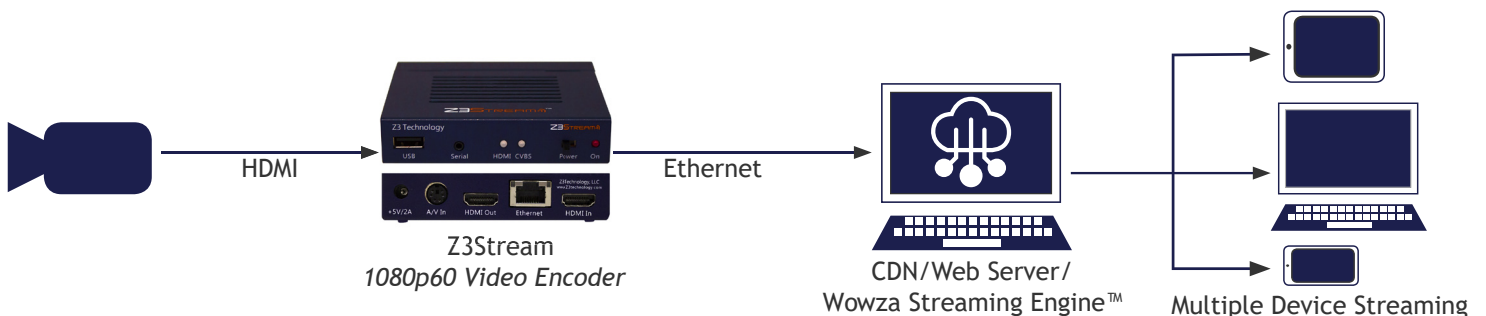

1080p60
720p60
D1

Featuring full HD video, users can encode content in H.264 in resolutions up to 1080p60.

Z3Stream features ZFinder, a PC utility program designed to locate your system on your network. Users are able to easily configure encode settings via the HTTP-based control.

Z3Stream features essential video formats for streaming including: RTP, RTMP, RTSP and others.

Offering compatibility with streaming engines such as Wowza® and UStream®, Z3Stream can be easily integrated into any existing network.

Designed with consideration for space and transportability, Z3Stream offers users an ultra-compact design small enough to fit in the palm of your hand.

Live Streaming with Z3STREAM

Technical Specifications